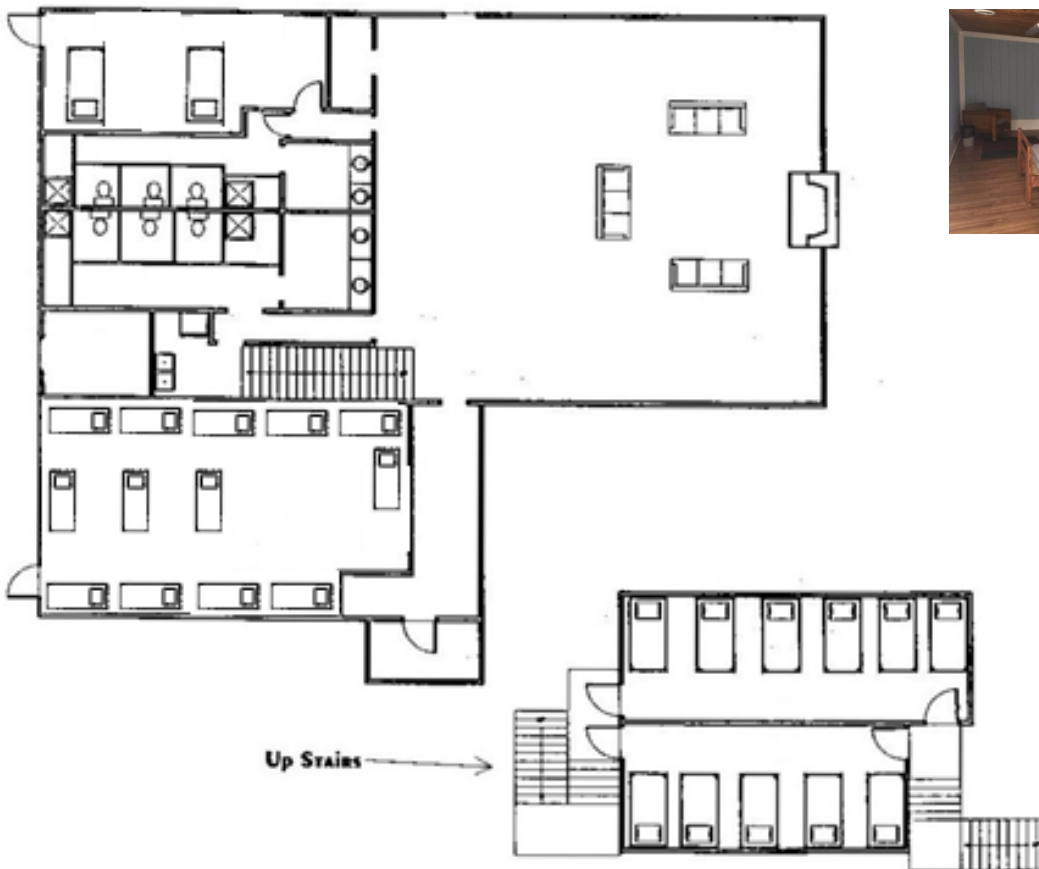

# DUPREE CENTER

*(Sleeping Capacity 38)*

DuPree Center is heated/air-conditioned. The main floor contains a large fellowship room (large enough for 100 people) with a stone fireplace, TV/VCR/DVD, two central bathrooms with showers, one dormitory bedroom sleeping 25 (twelve bunk beds and one single bed), a leadership room with two twin beds and a small snack room with a refrigerator, microwave, and coffee pot. The second floor contains two bedrooms with single beds (one with five beds and one with six beds).