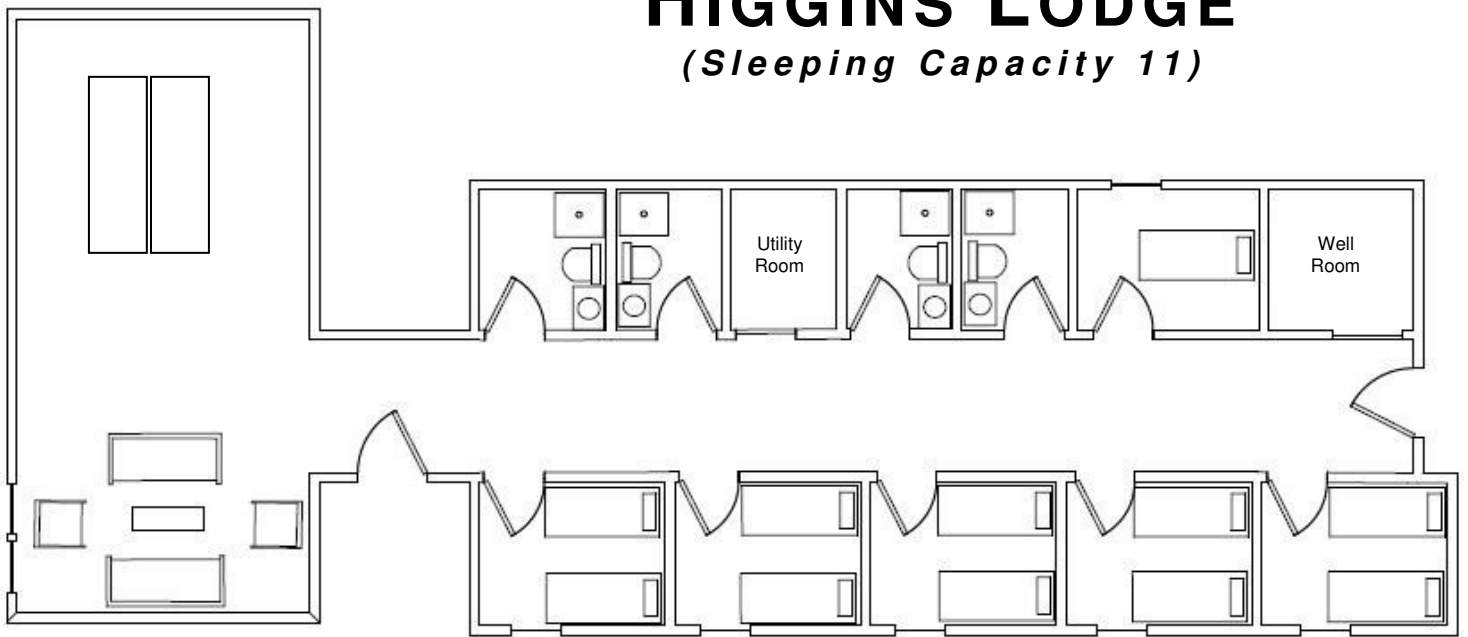

HIGGINS LODGE

(Sleeping Capacity 11)

Higgins Lodge is fully carpeted and heated/air-conditioned. The lodge consists of six bedrooms (five rooms with two single beds and one room with one single bed), four semi-private bathrooms with showers, a cozy fellowship room with a TV/VCR/DVD and a hospitality center consisting of a small refrigerator, microwave and coffee pot.

Linens (bedding and towels) are provided.