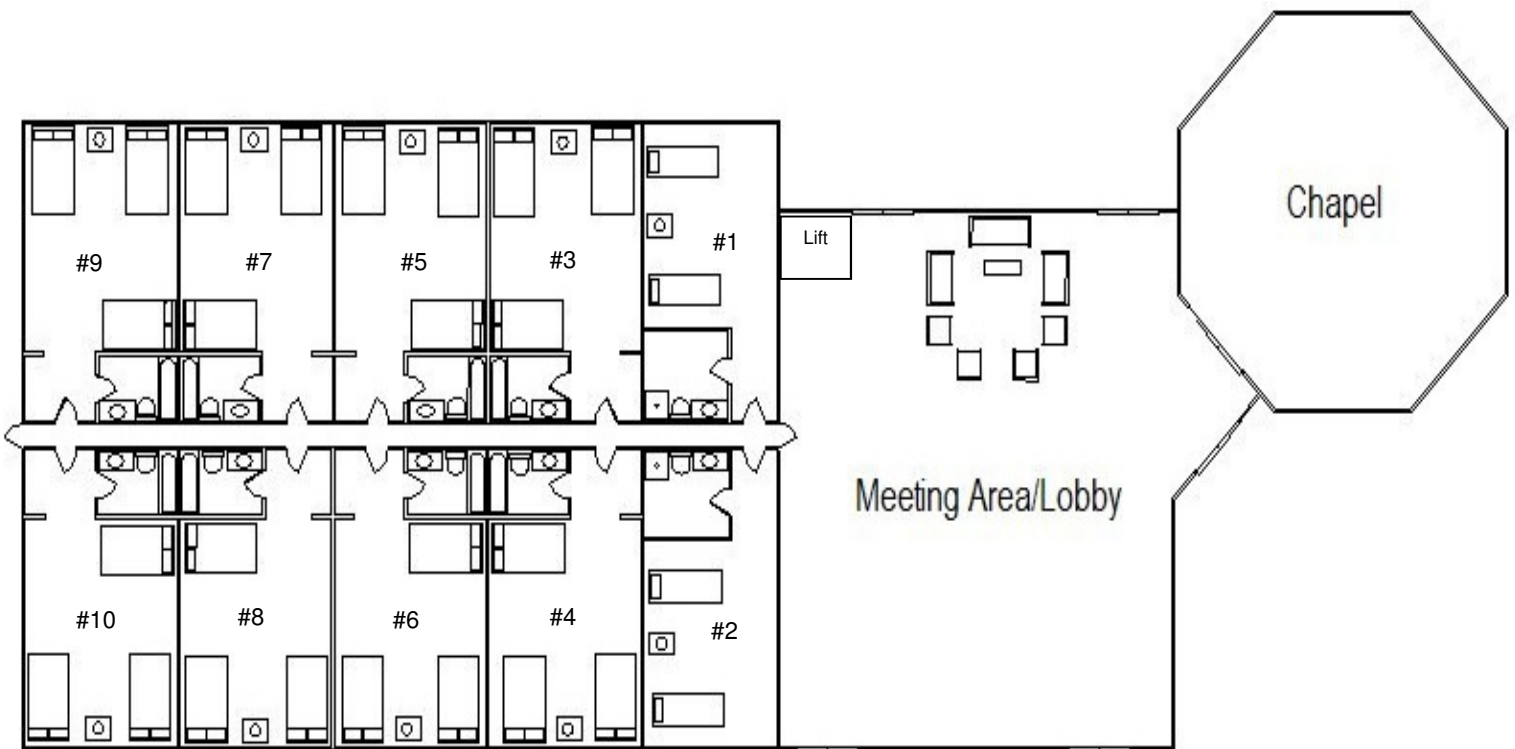

UPPER CONFERENCE CENTER

(Sleeping Capacity 28-52)

This adult retreat center has ten hotel-type heated/air-conditioned bedrooms with private baths. Eight rooms (#3-#10) have three double beds and two rooms have two twin beds (#1 & #2 - handicap accessible). This level of the Conference Center features a large meeting area/lobby (large enough for 75 people) with a TV/VCR/DVD on a moveable cart. Linens (bedding and towels) are provided. This facility is attached to both Lindley Dining Hall and Cleveland Chapel.