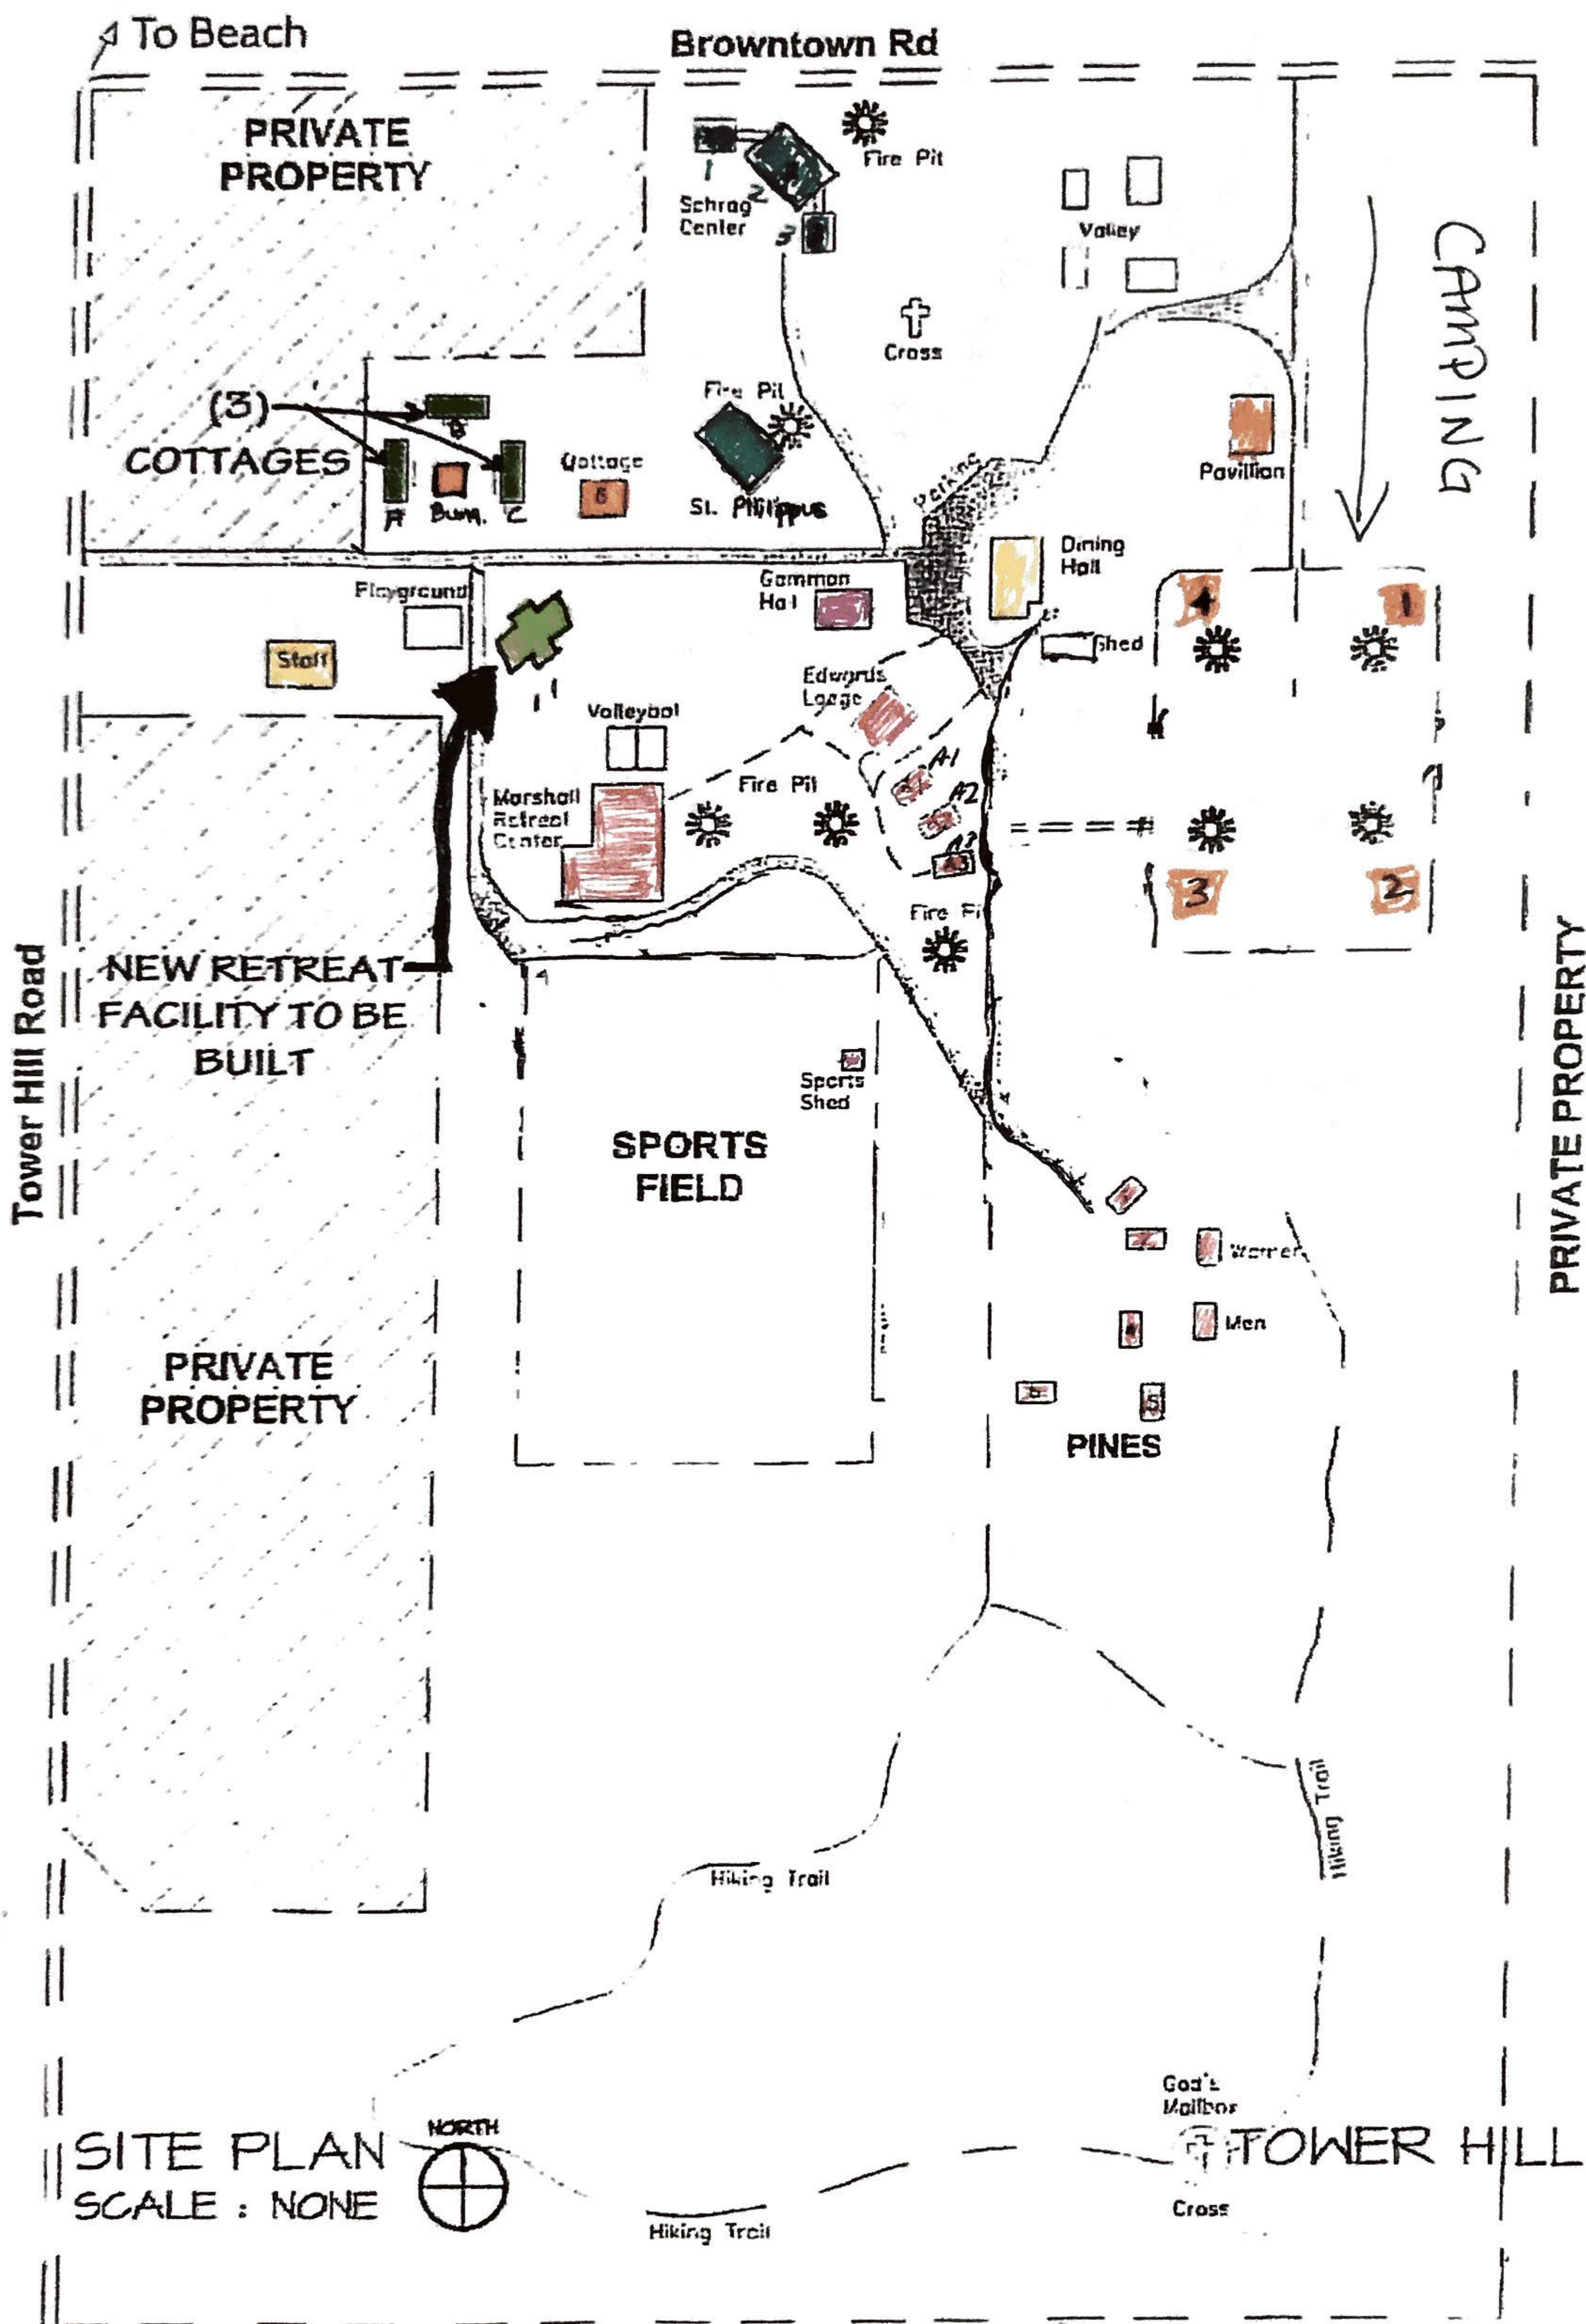

# Tower Hill

SITE PLAN  
SCALE : NONE

\\WS11\new clients 2016\006\_Current Projects\Tampabay - Tower Hill Camp\Tower Hill Camp\Drawing\Site Plan.dwg, Model: 6/15/2017 11:24:23 AM, User: cm45201 VPS (temporary) pcd